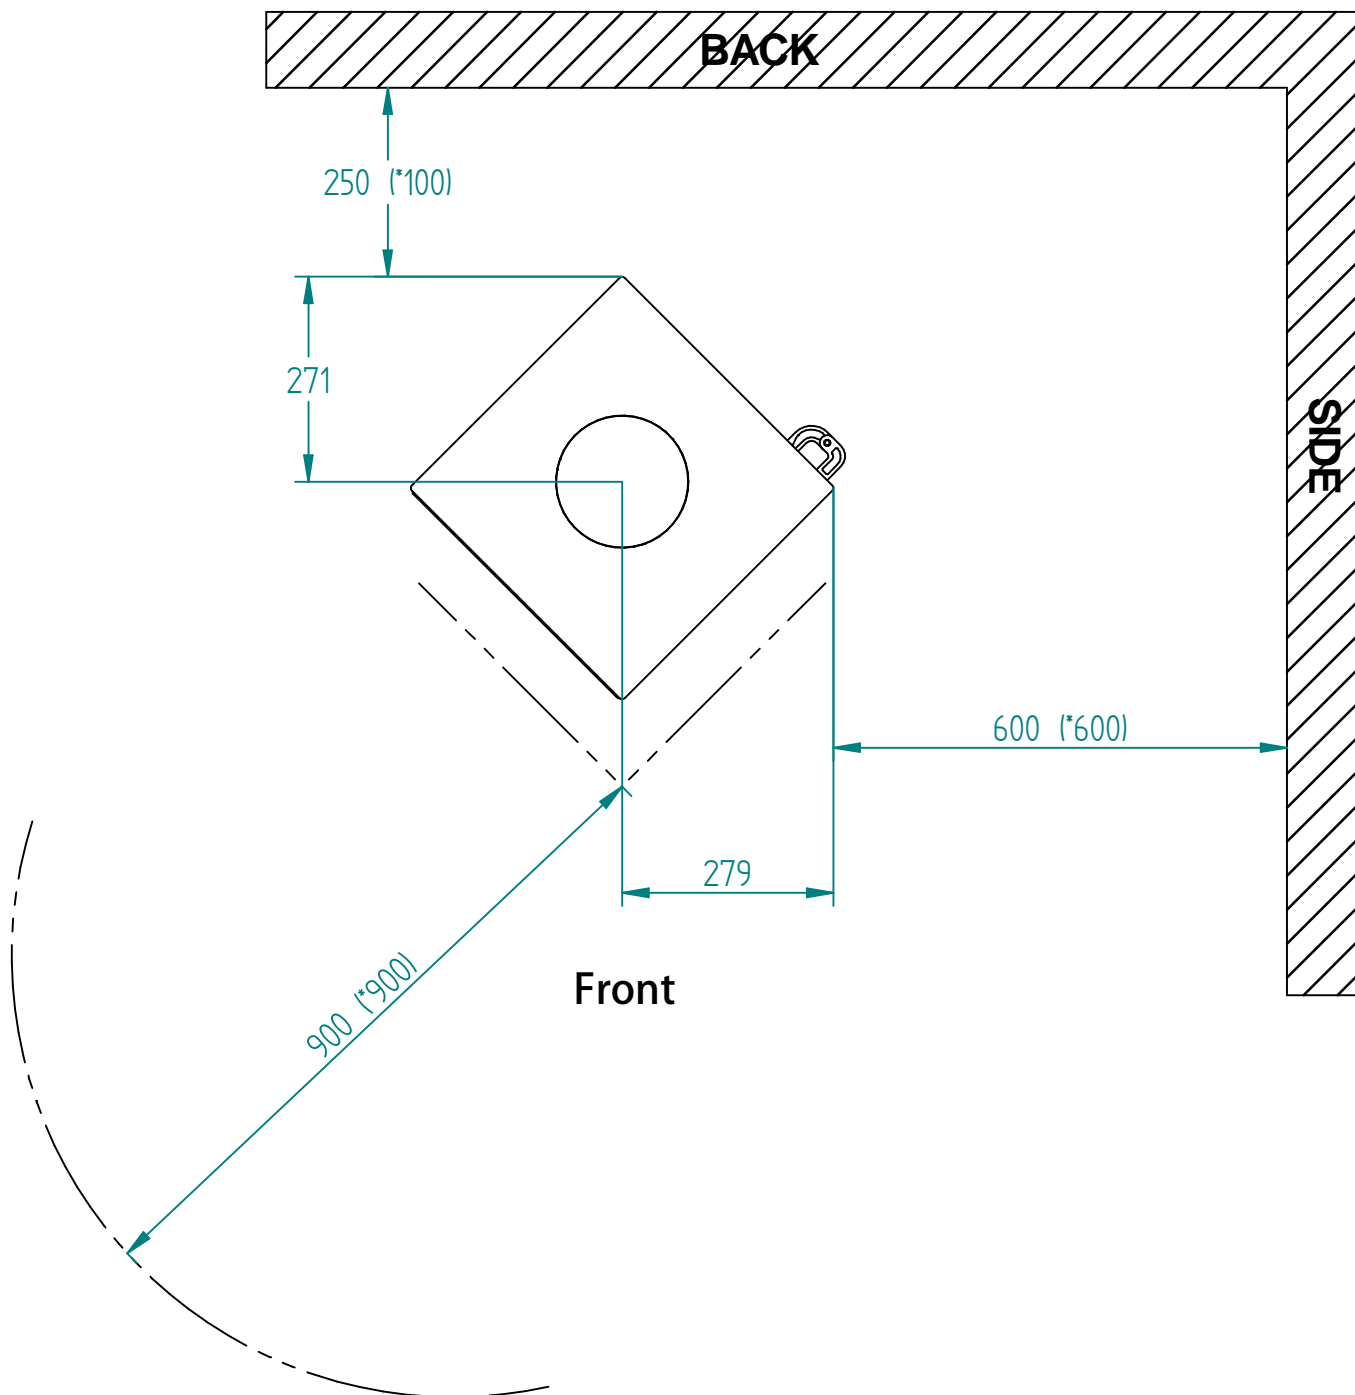

Model:

Panorama

Sheet/Sheets: 1 / 2

Date: 06/09-2021

* The number given in parentheses shows the distance to combustible when tiled with insulated flue

Model:

Panorama

Sheet/Sheets: 2 / 2

Date: 06/09-2021

* The number given in parentheses shows the distance to combustibles when tiled with insulated flue