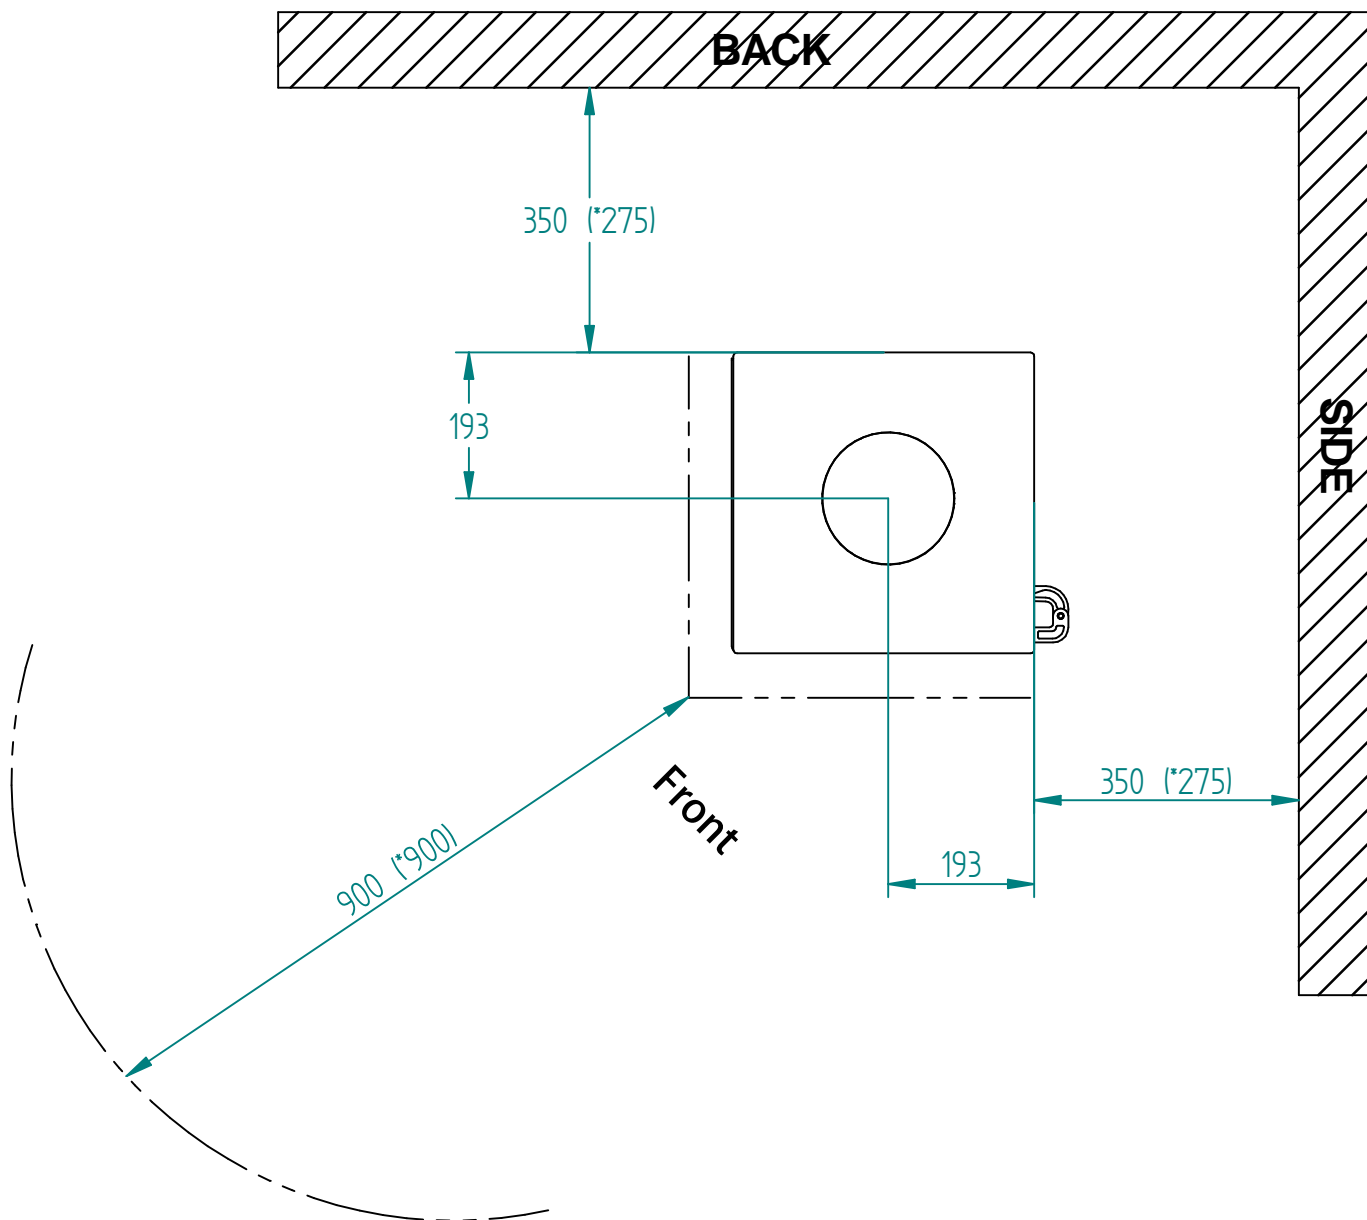

Model:

Panorama

Sheet/Sheets: 1 / 2

Date: 06/09-2021

* The number given in parentheses shows the distance to combustible when tiled with insulated flue

Model:

Panorama

Sheet/Sheets: 2 / 2

Date: 06/09-2021

* The number given in parentheses shows the distance to combustibles when tiled with insulated flue