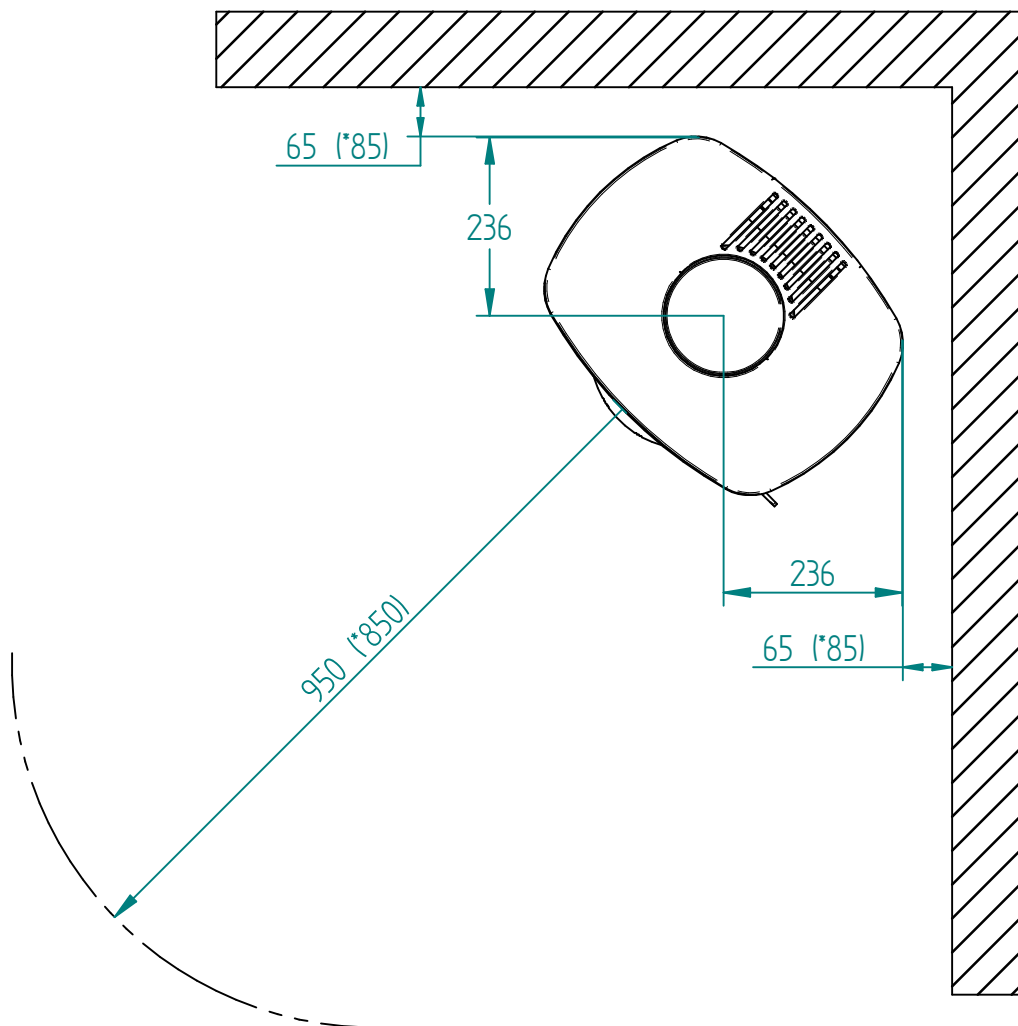

Model:

Senza without side glass

Sheet/Sheets: 1 / 2

Date: 03/09-2021

* The number given in parentheses shows the distance to combustibile when tilted with insulated flue

Model:

Senza without side glass

Sheet/Sheets: 2 / 2

Date: 02/09-2021

* The number given in parentheses shows the distance to combustible when tilted with insulated flue