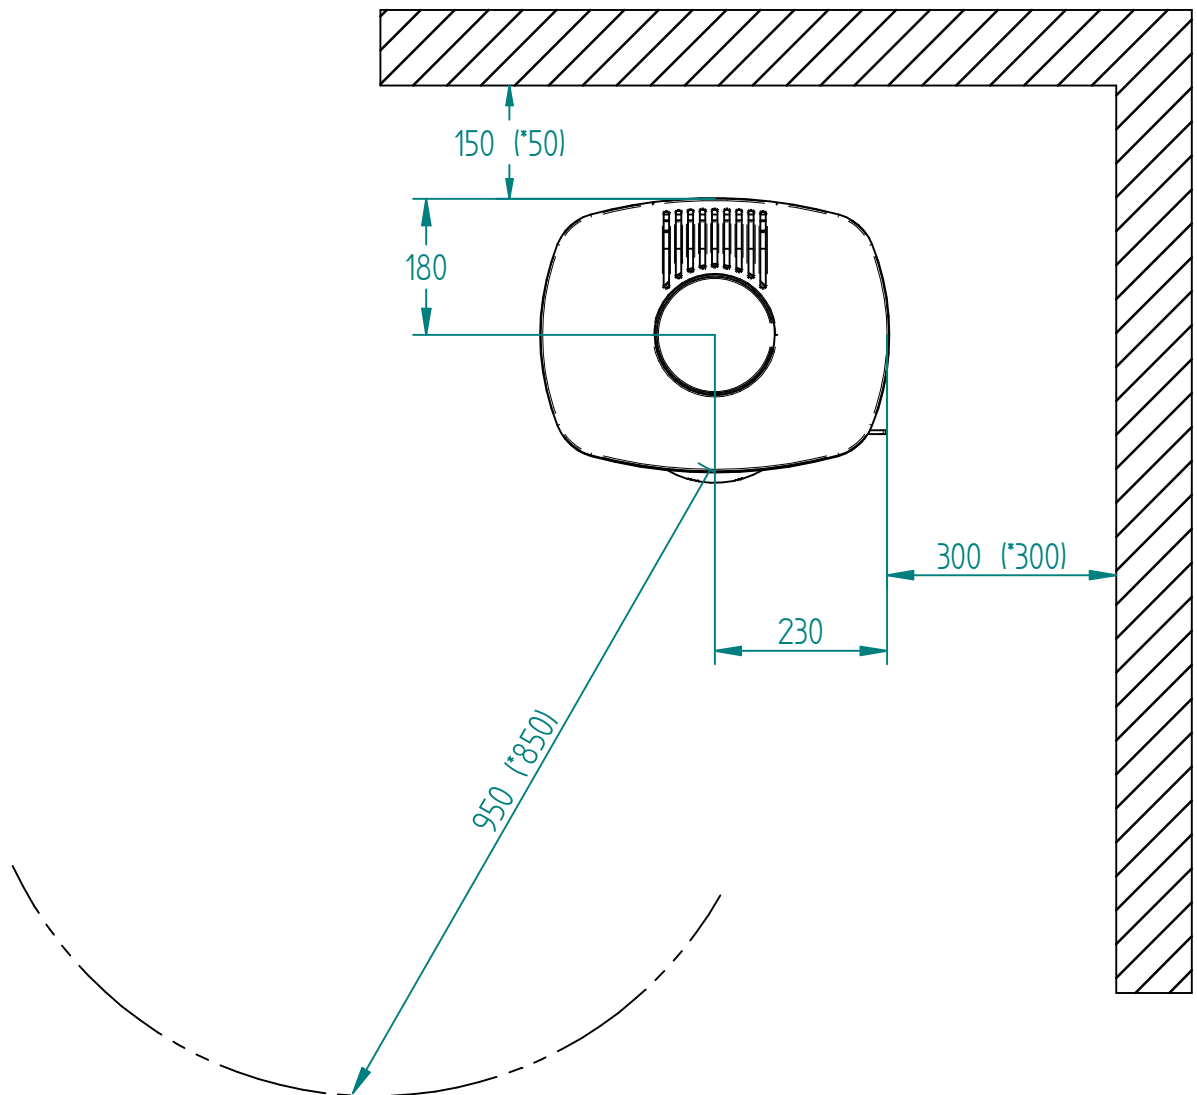

Model:

Senza without side glass

Sheet/Sheets: 1 / 2

Date: 03/09-2021

* The number given in parentheses shows the distance to combustibile when tilted with insulated flue

Model:

Senza without side glass

Sheet/Sheets: 2 / 2

Date: 02/09-2021

* The number given in parentheses shows the distance to combustible when tilted with insulated flue