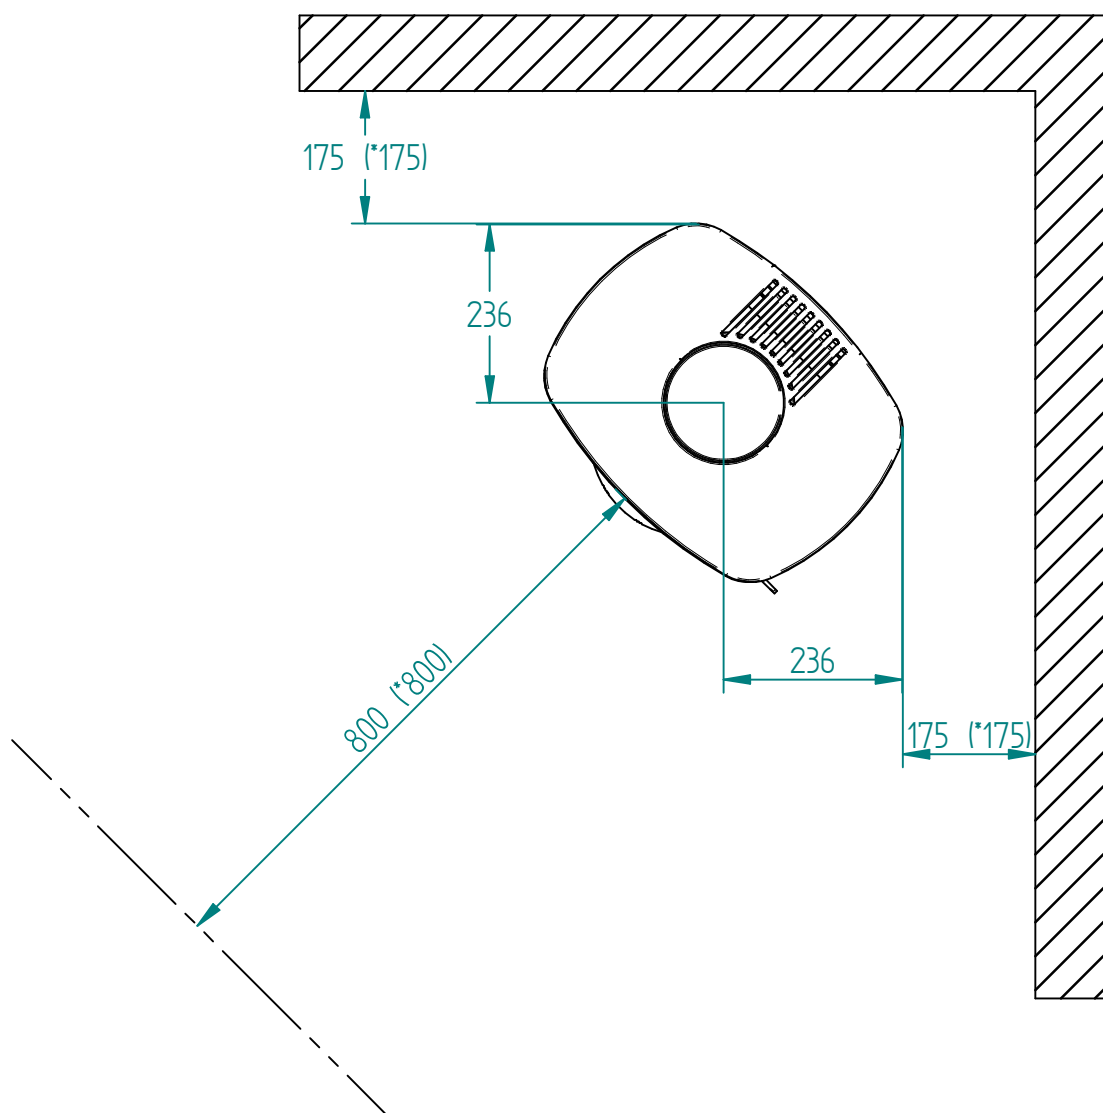

Model:

Senza with side glass

Sheet/Sheets: 1 / 2

Date: 03/09-2021

\* The number given in parentheses shows the distance to combustibile when titled with insulated flue

Model:

Senza with side glass

Sheet/Sheets: 2 / 2

Date: 02/09-2021

\* The number given in parentheses shows the distance to combustible when tilted with insulated flue