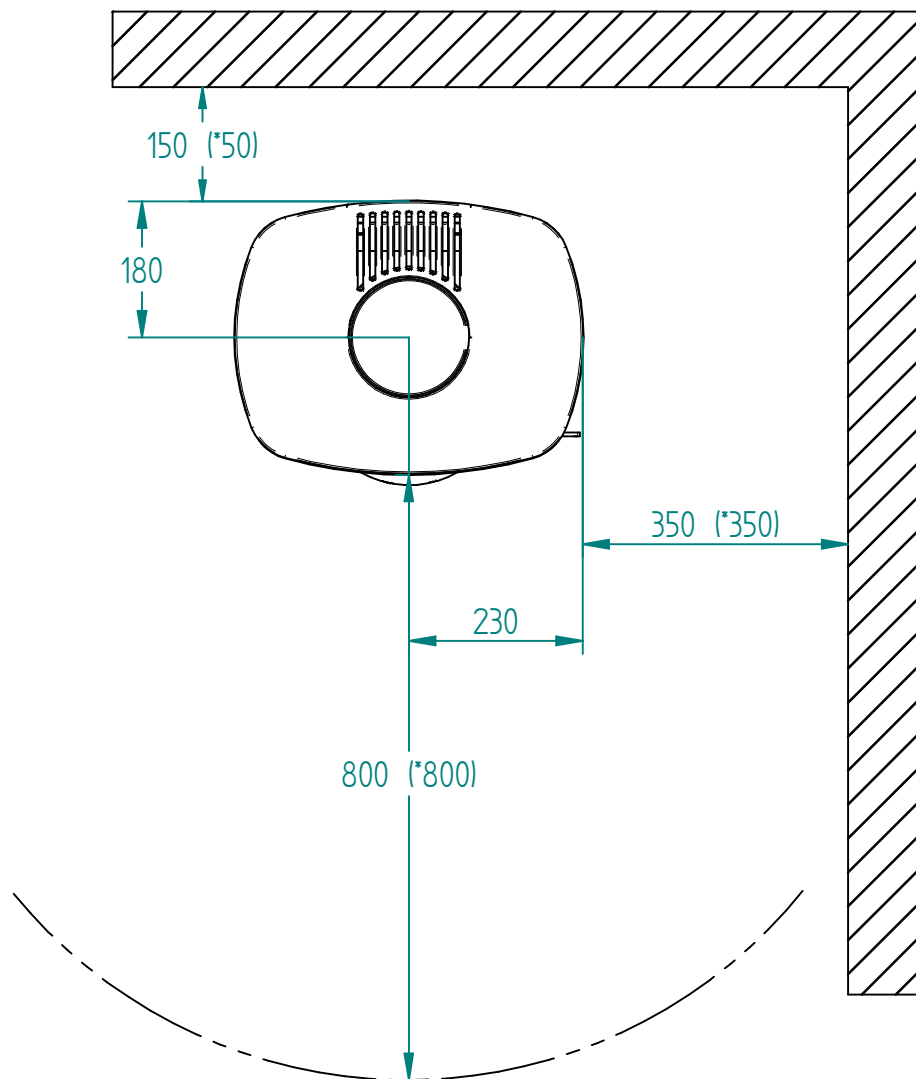

Model:

Senza with side glass

Sheet/Sheets: 1 / 2

Date: 03/09-2021

\* The number given in parentheses shows the distance to combustibile when titled with insulated flue

Model:

Senza with side glass

Sheet/Sheets: 2 / 2

Date: 02/09-2021

\* The number given in parentheses shows the distance to combustible when tilted with insulated flue