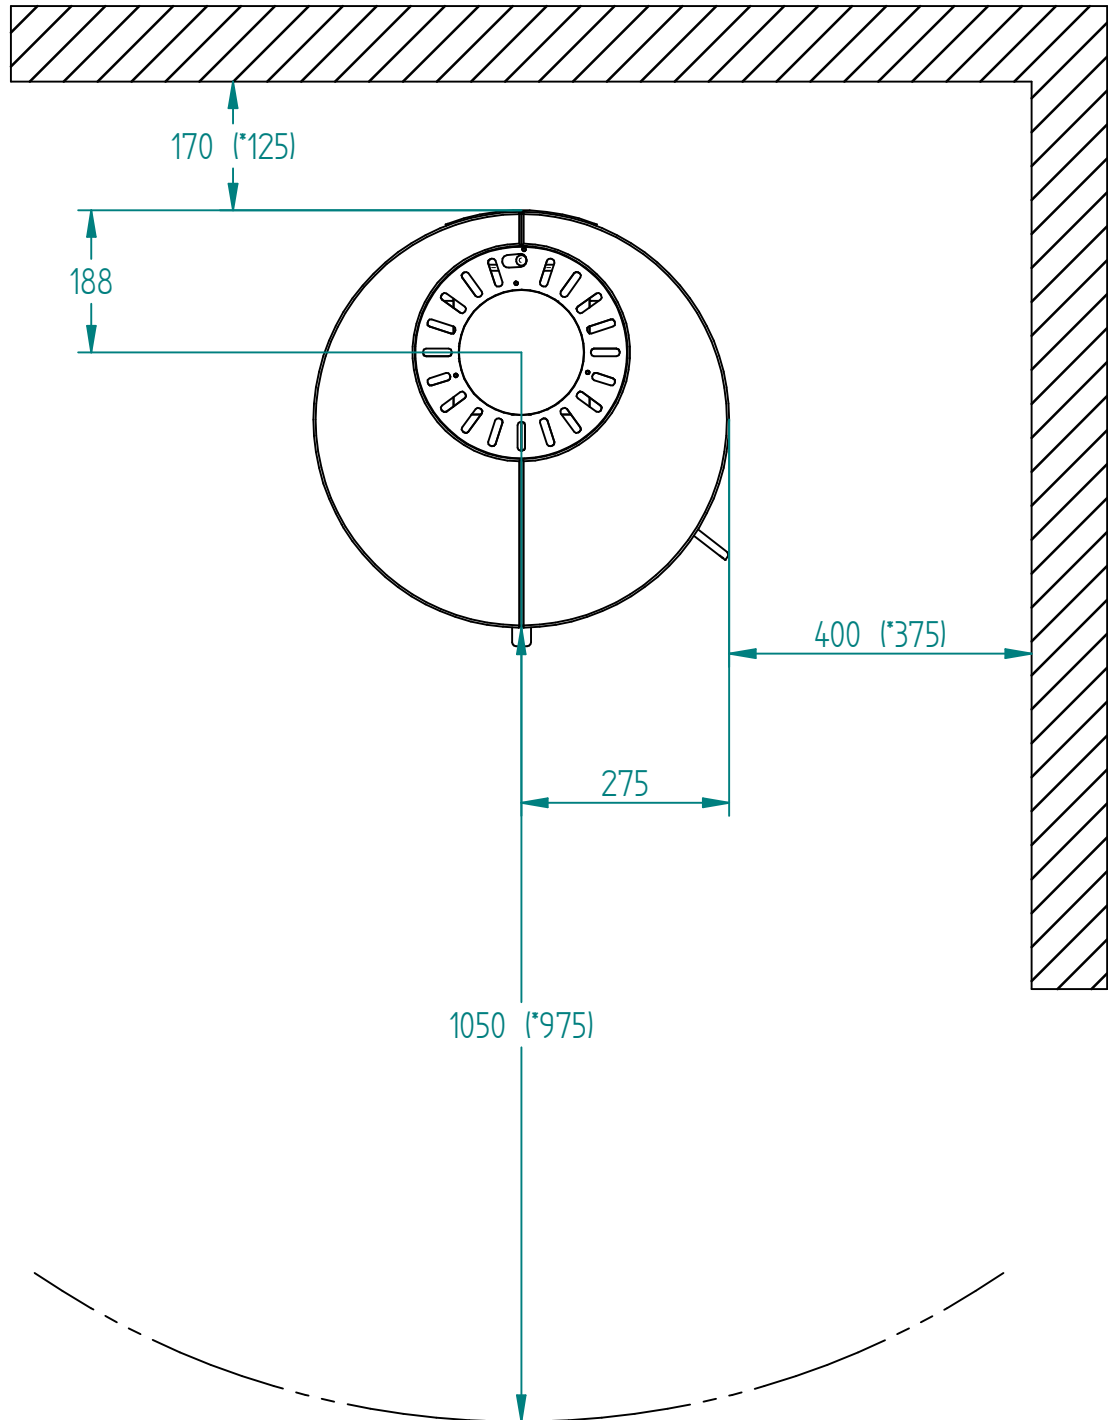

Model:

Troja 44 / 45 / 46

Sheet/Sheets: 1 / 2

Date: 07/09-2021

* The number given in parentheses shows the distance to combustile when tiled with insulated flue

Model:

Troja 44 / 45 / 46

Sheet/Sheets: 2 / 2

Date: 07/09-2021

* The number given in parentheses shows the distance to combustible when tilted with insulated flue