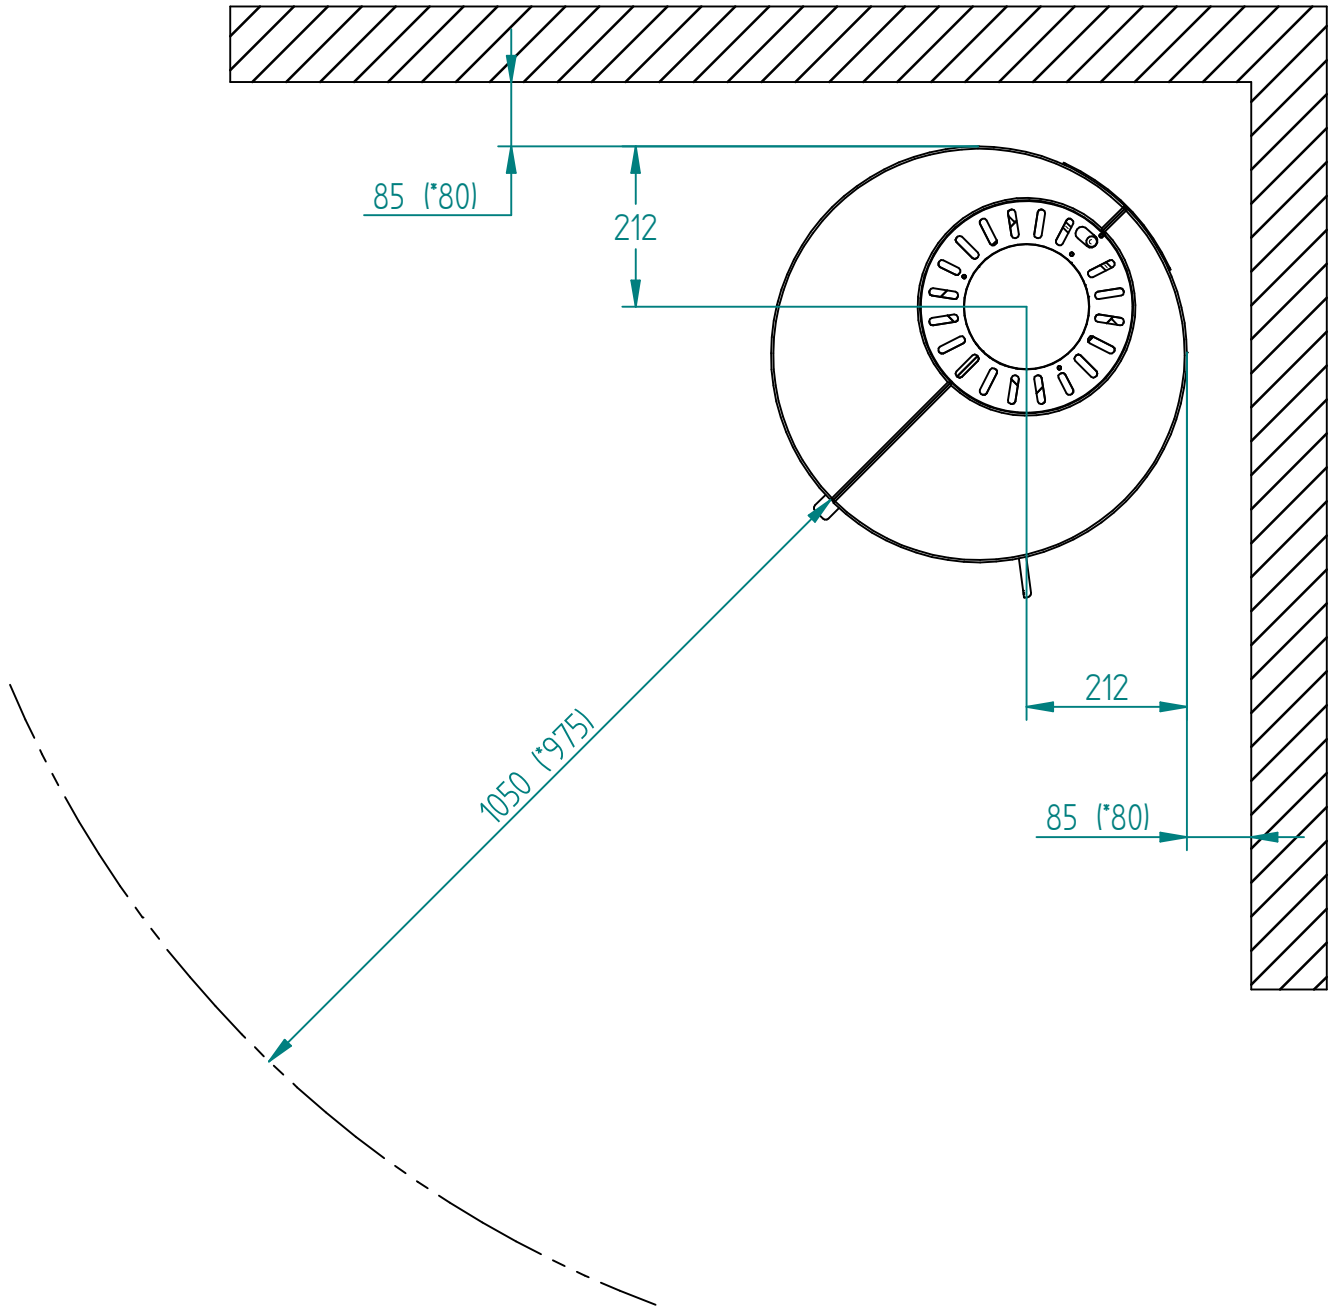

Model:

Troja 44 / 45 / 46

Sheet/Sheets: 1 / 2

Date: 07/09-2021

* The number given in parentheses shows the distance to combustile when tiled with insulated flue

Model:

Troja 44 / 45 / 46

Sheet/Sheets: 2 / 2

Date: 07/09-2021

* The number given in parentheses shows the distance to combustible when tilted with insulated flue