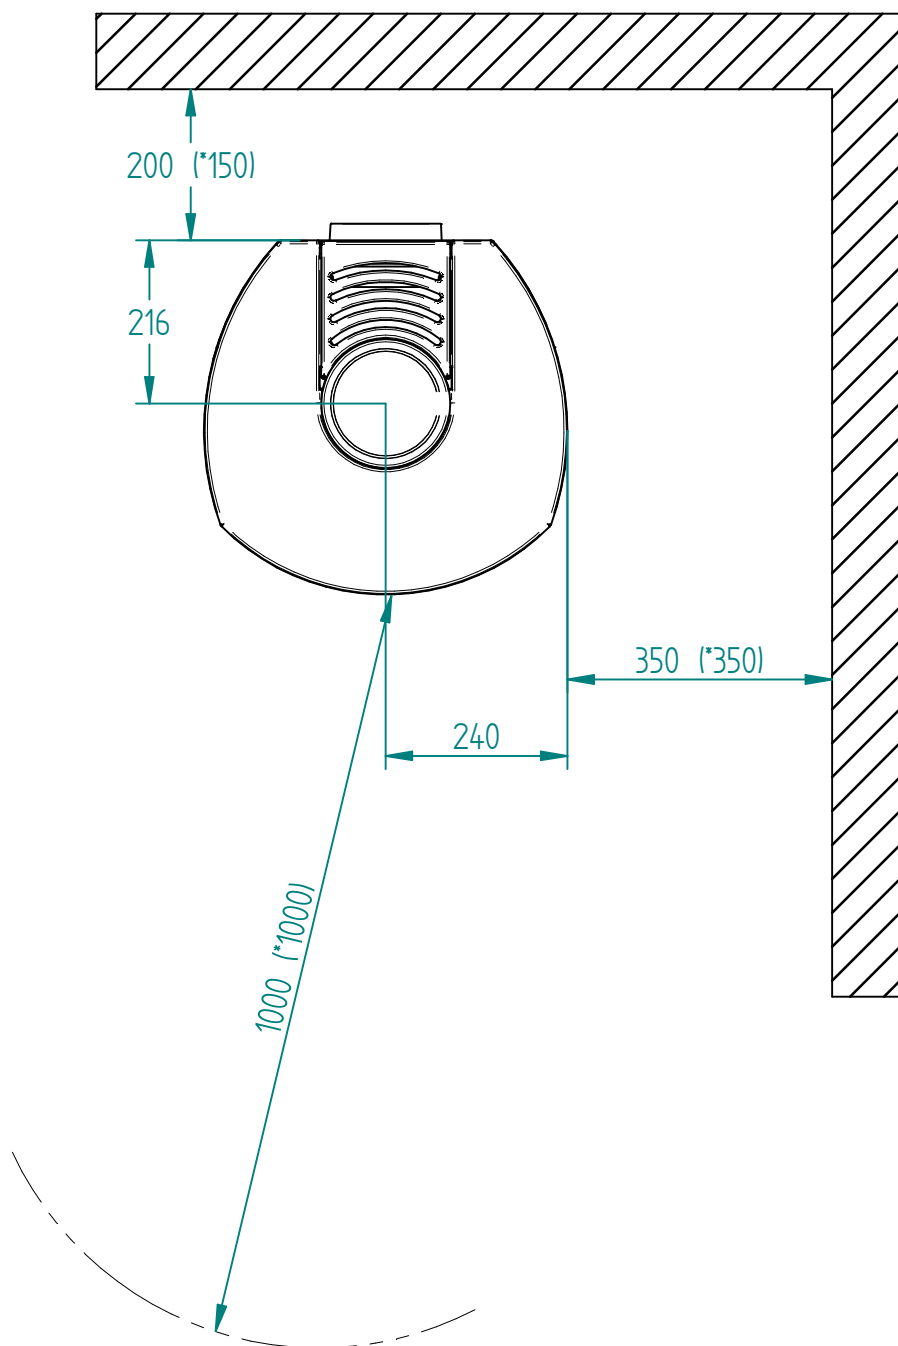

Model:

Cozy without side glass

Sheet/Sheets: 1 / 2

Date: 03/09-2021

* The number given in parentheses shows the distance to combustile when tilted with insulated flue

Model:

Cozy without side glass

Sheet/Sheets: 1 / 1

Date: 03/09-2021

* The number given in parentheses shows the distance to combustibles when tilted with insulated flue