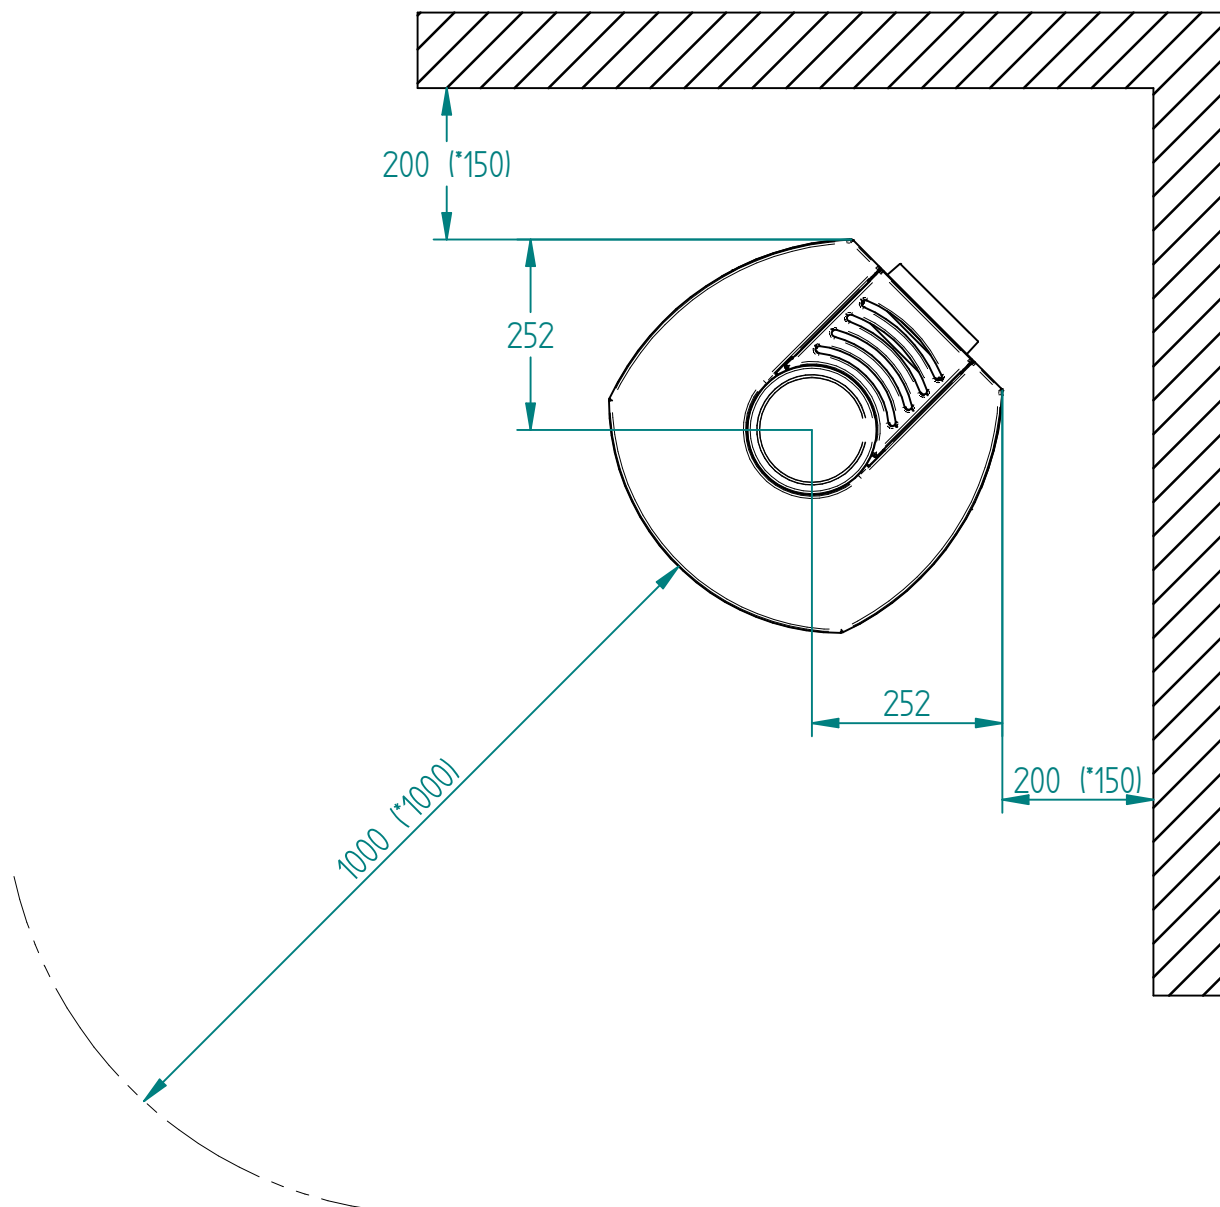

Model:

Cozy without side glass

Sheet/Sheets: 1 / 2

Date: 03/09-2021

* The number given in parentheses shows the distance to combustile when tilted with insulated flue

Model:

Cozy without side glass

Sheet/Sheets: 1 / 1

Date: 03/09-2021

* The number given in parentheses shows the distance to combustibles when tilted with insulated flue