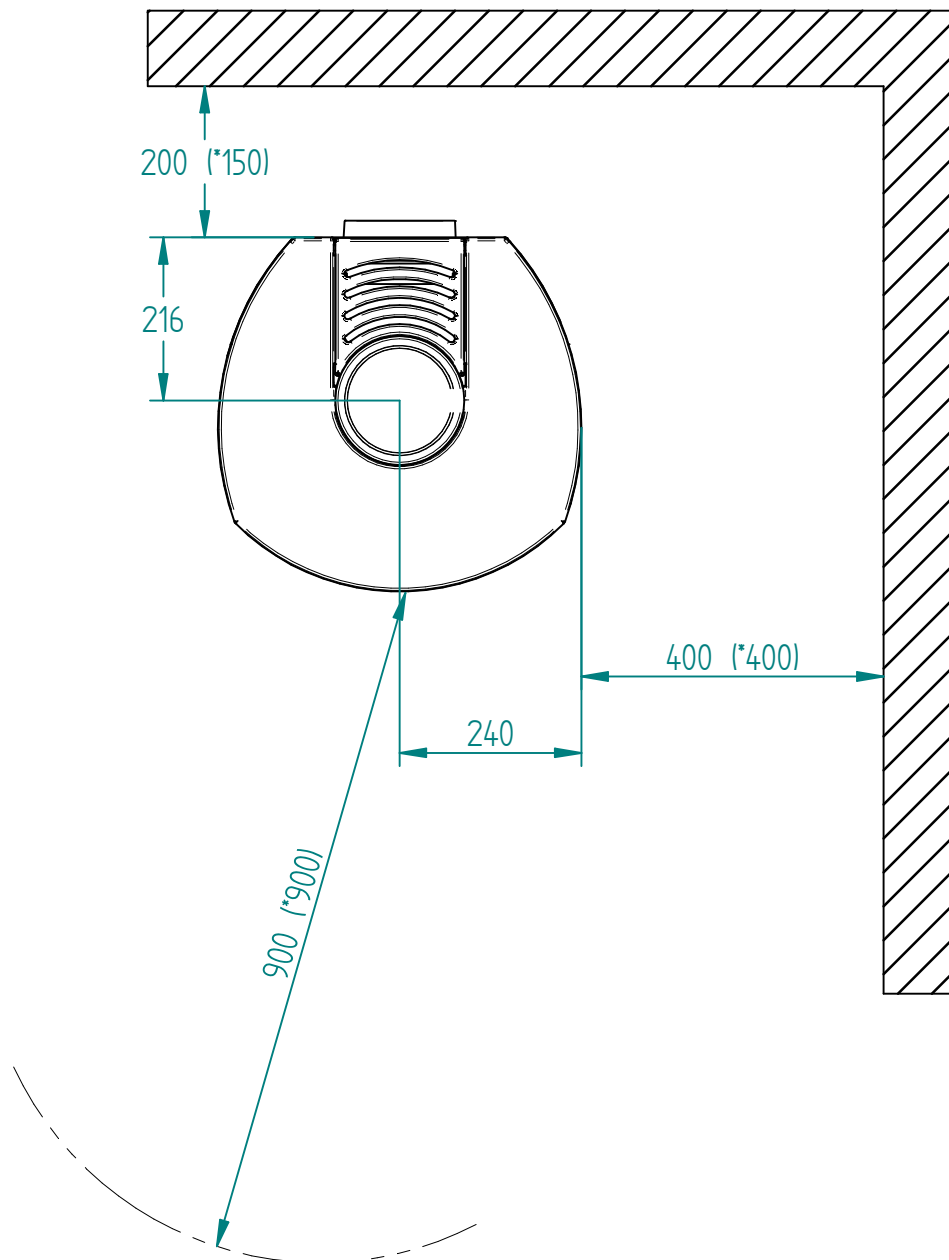

Model:

Cozy with side glass

Sheet/Sheets: 1 / 2

Date: 03/09-2021

\* The number given in parentheses shows the distance to combustible when tilted with insulated flue

Model:

Cozy with side glass

Sheet/Sheets: 2 / 2

Date: 03/09-2021

\* The number given in parentheses shows the distance to combustible when tilted with insulated flue