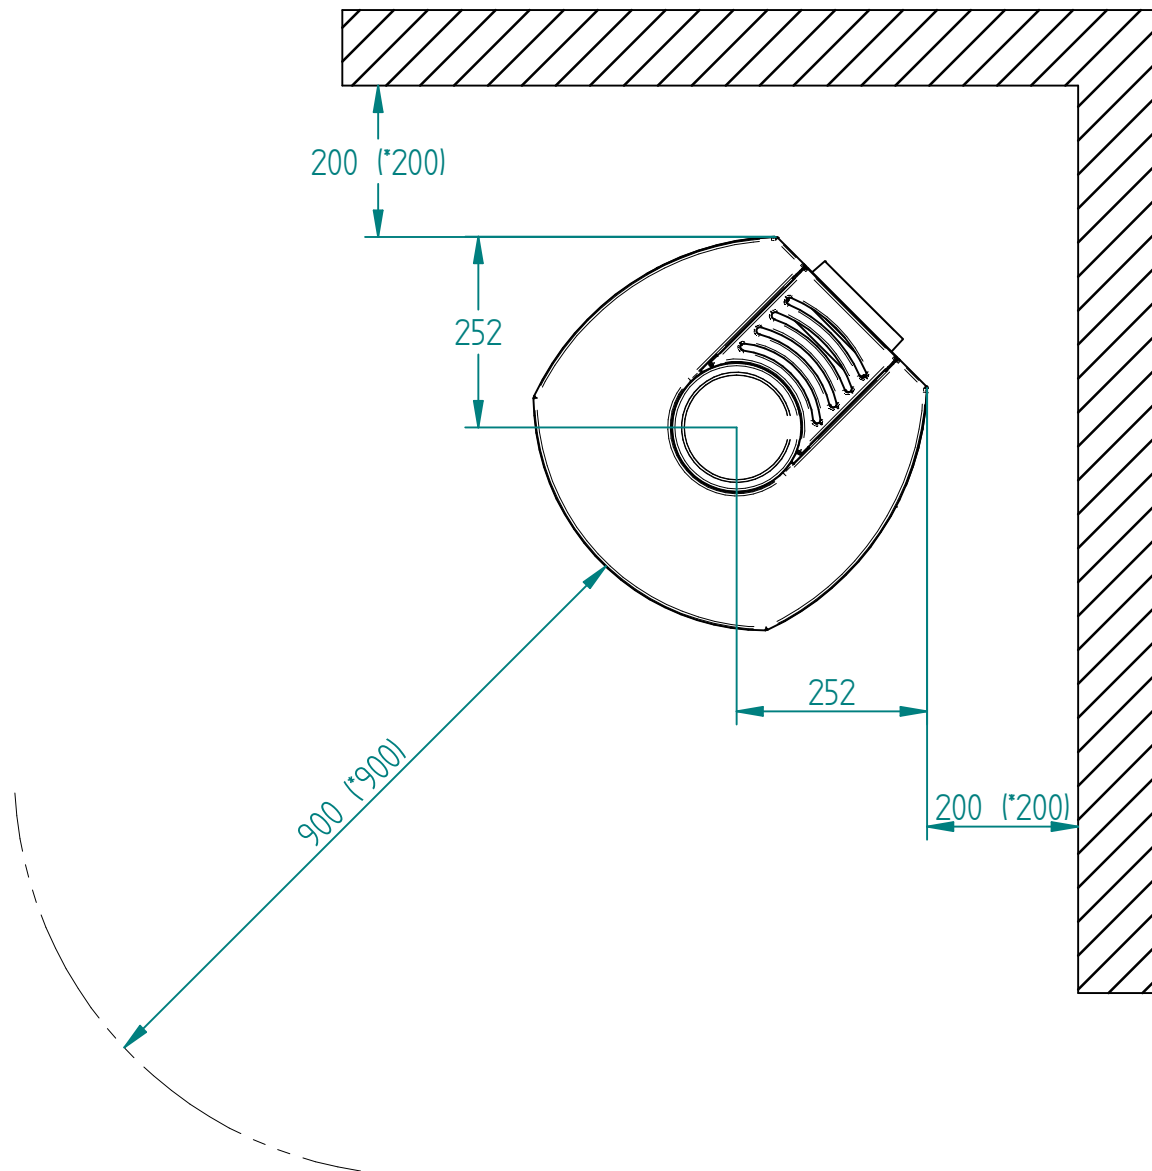

Model:

Cozy with side glass

Sheet/Sheets: 1 / 2

Date: 03/09-2021

\* The number given in parentheses shows the distance to combustible when tilted with insulated flue

Model:

Cozy with side glass

Sheet/Sheets: 2 / 2

Date: 03/09-2021

\* The number given in parentheses shows the distance to combustible when tilted with insulated flue