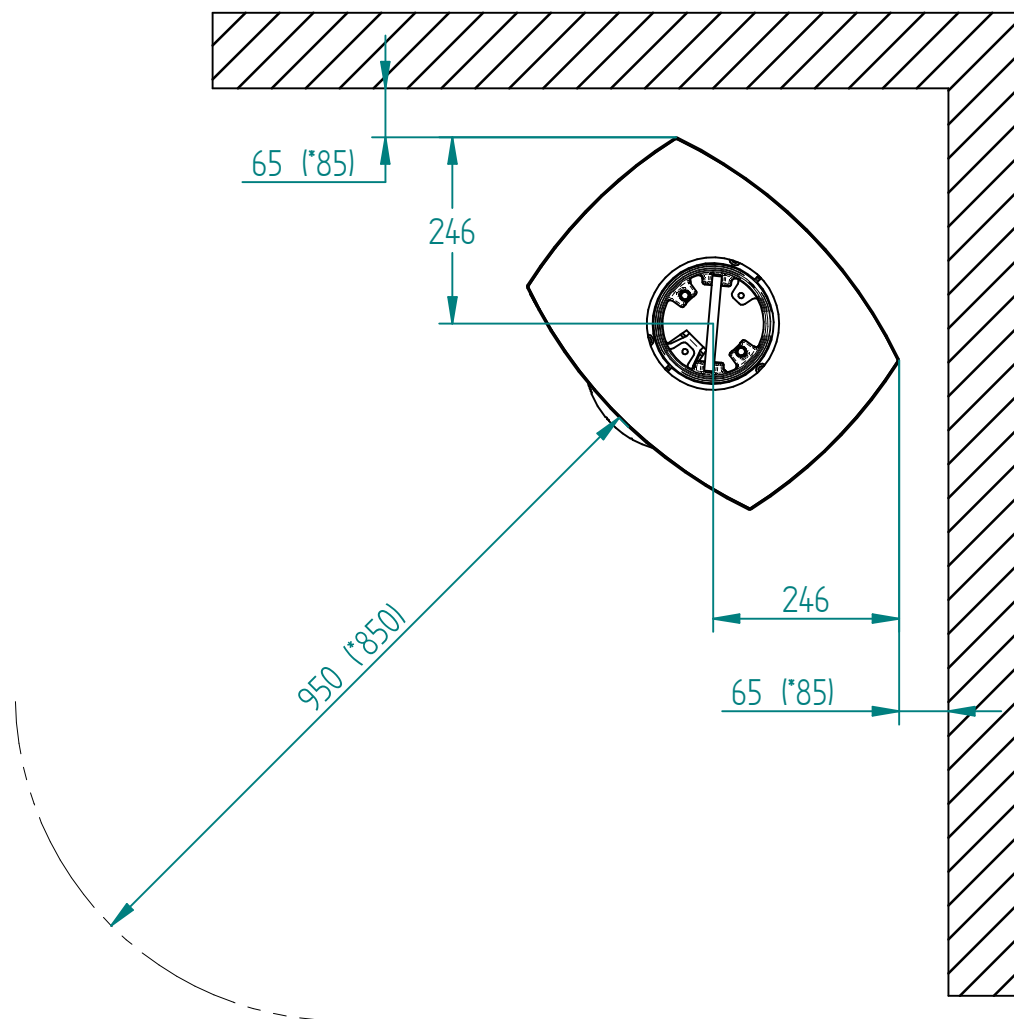

Model:

Bella without side glass

Sheet/Sheets: 1 / 2

Date: 03/09-2021

* The number given in parentheses shows the distance to combustible when tilted with insulated flue

Model:

Bella without side glass

Sheet/Sheets: 2 / 2

Date: 03/09-2021

* The number given in parentheses shows the distance to combustible when tilted with insulated flue