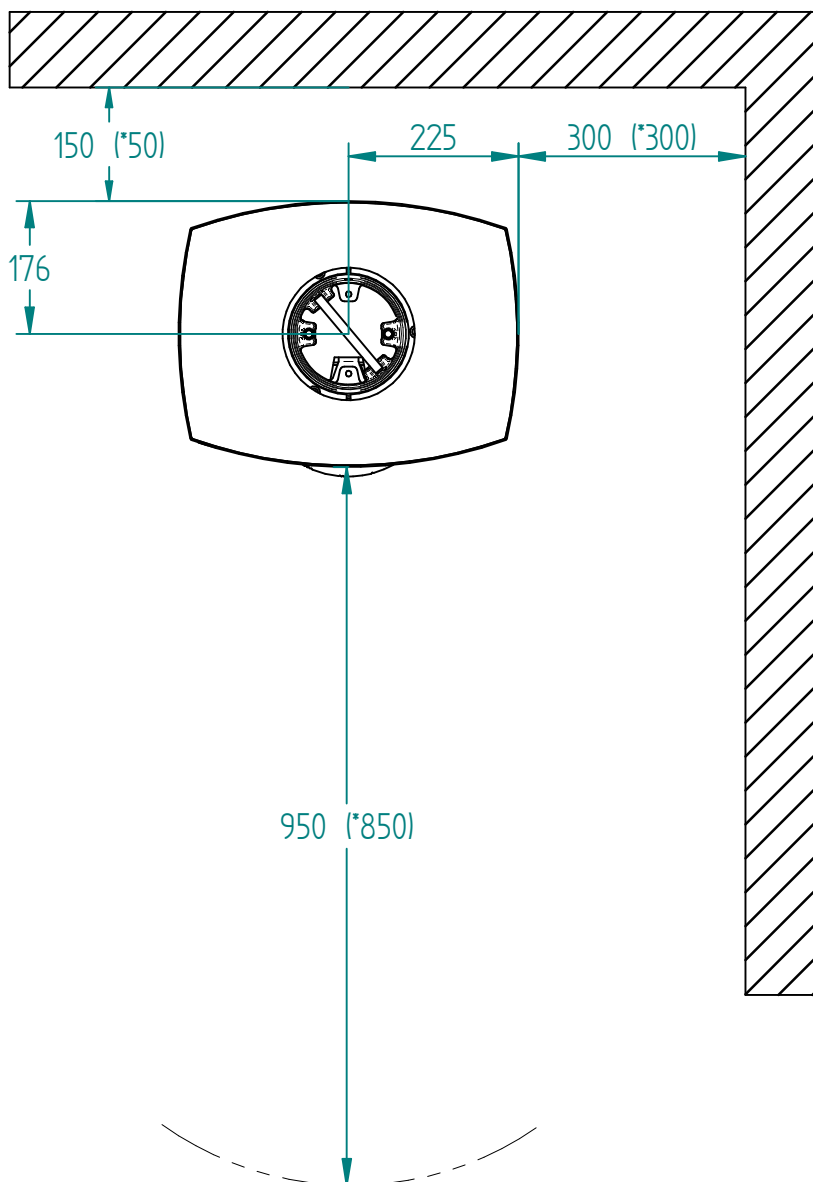

Model:

Bella without side glass

Sheet/Sheets: 1 / 2

Date: 03/09-2021

* The number given in parentheses shows the distance to combustible when tilted with insulated flue

Model:

Bella without side glass

Sheet/Sheets: 2 / 2

Date: 03/09-2021

* The number given in parentheses shows the distance to combustible when tilted with insulated flue