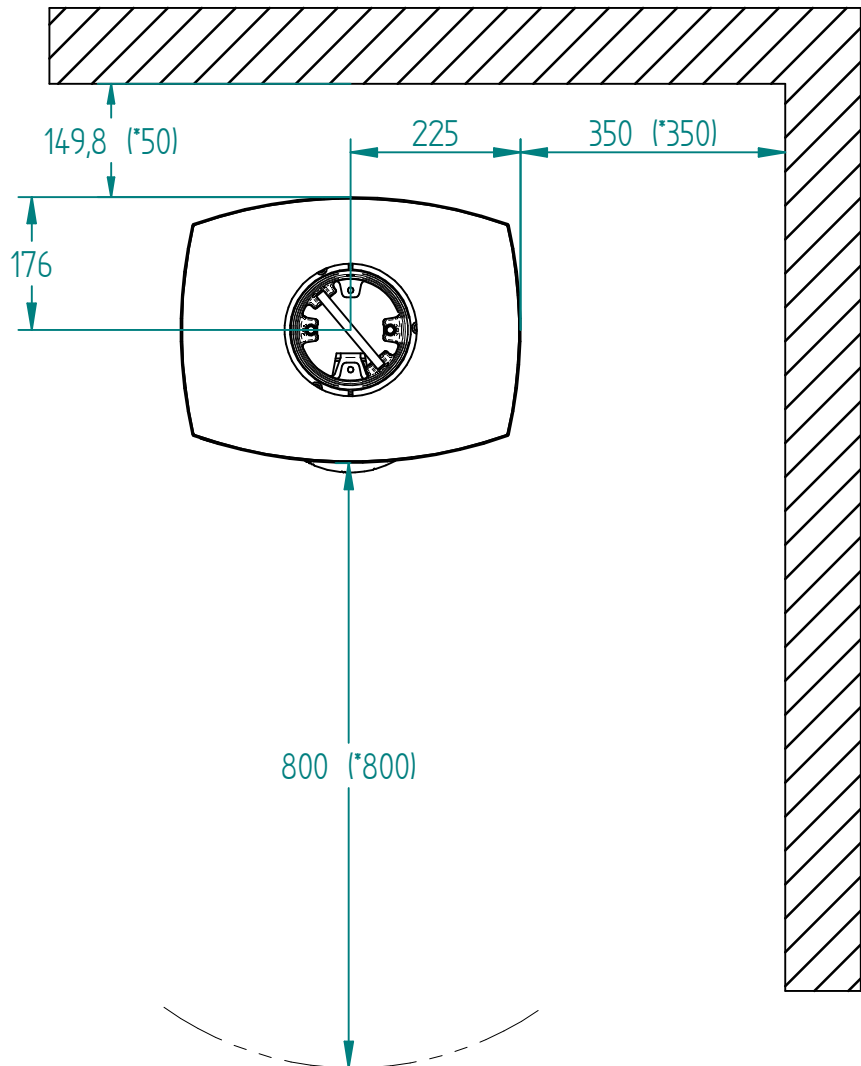

Model:

Bella with side glass

Sheet/Sheets: 1 / 2

Date: 03/09-2021

* The number given in parentheses shows the distance to combustible when tilted with insulated flue

Model:

Bella with side glass

Sheet/Sheets: 2 / 2

Date: 03/09-2021

* The number given in parentheses shows the distance to combustible when tilted with insulated flue