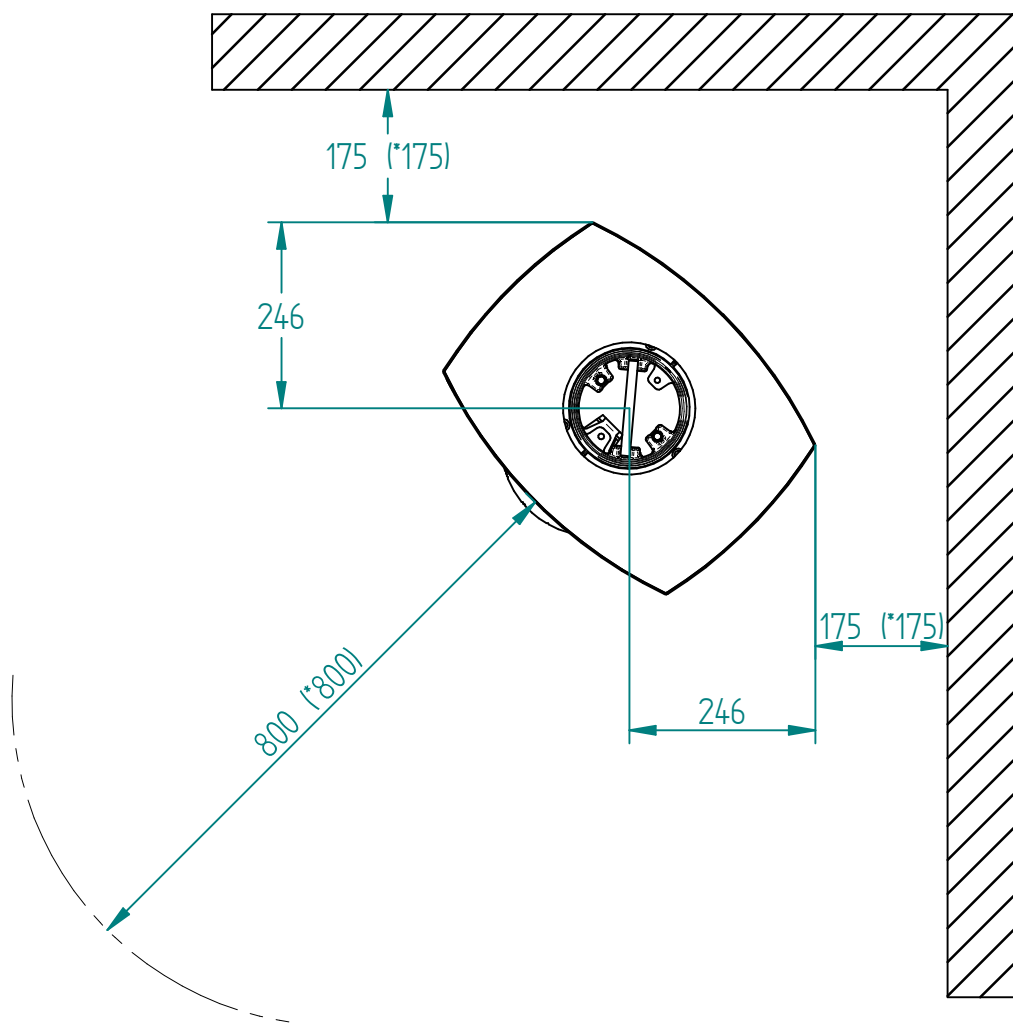

Model:

Bella with side glass

Sheet/Sheets: 1 / 2

Date: 03/09-2021

* The number given in parentheses shows the distance to combustible when tilted with insulated flue

Model:

Bella with side glass

Sheet/Sheets: 2 / 2

Date: 03/09-2021

* The number given in parentheses shows the distance to combustible when tilted with insulated flue