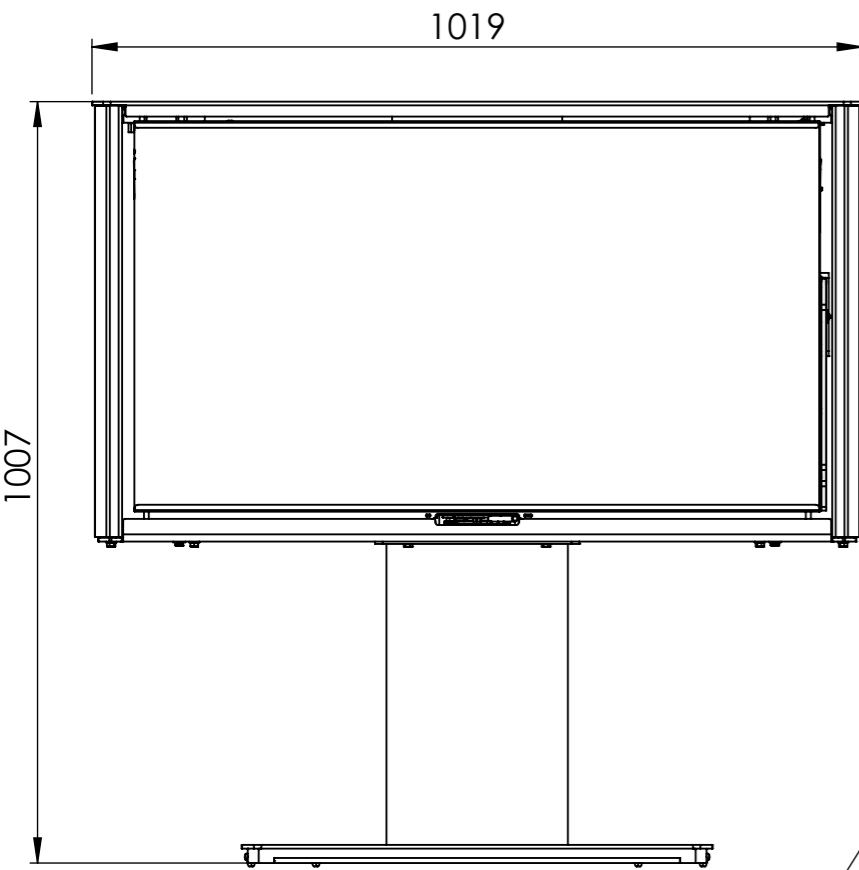

Serie	Scan-Line 100
Description	Scan-Line 100 pedestal

External fresh air from below
0032-0015

External fresh air from behind
1511-0028 (not included)