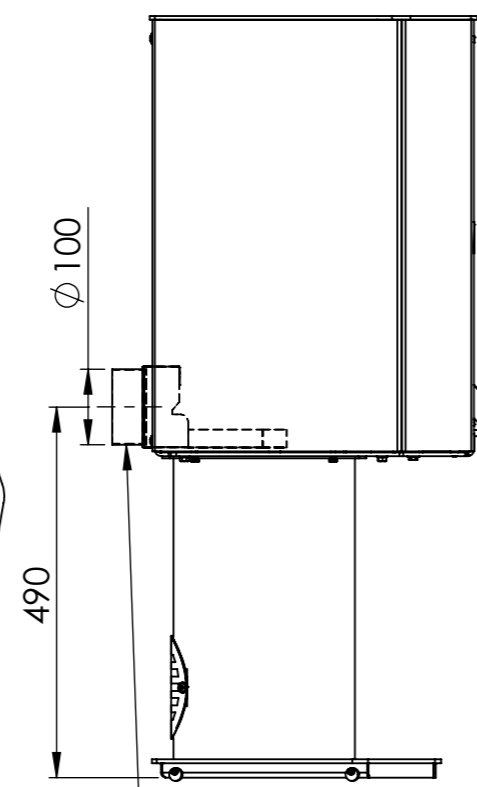

Serie	Scan-Line 100
Description	Scan-Line 100 pedestal

External fresh air from below
0032-0015

External fresh air from behind
1511-0028 (not included)