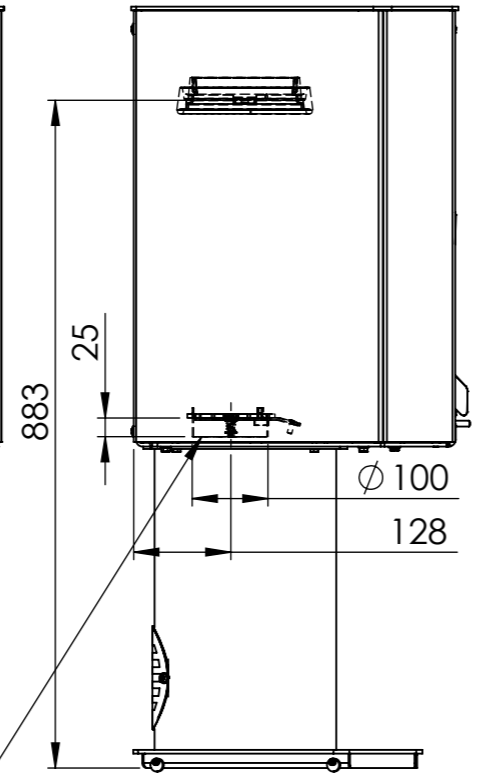

Serie	Scan-Line 100
Description	Scan-Line 100 pedestal

External fresh air from below
0032-0015

External fresh air from behind
1511-0028 (not included)