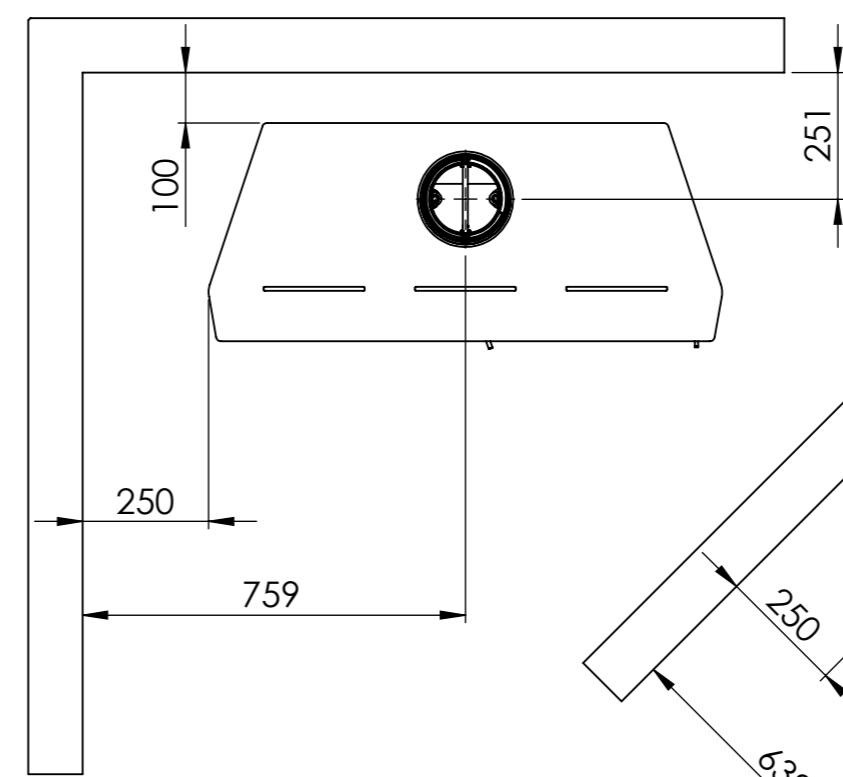

Serie	Scan-Line 100
Description	Scan-Line 100 pedestal

External fresh air from below
0032-0015

External fresh air from behind
1511-0028 (not included)