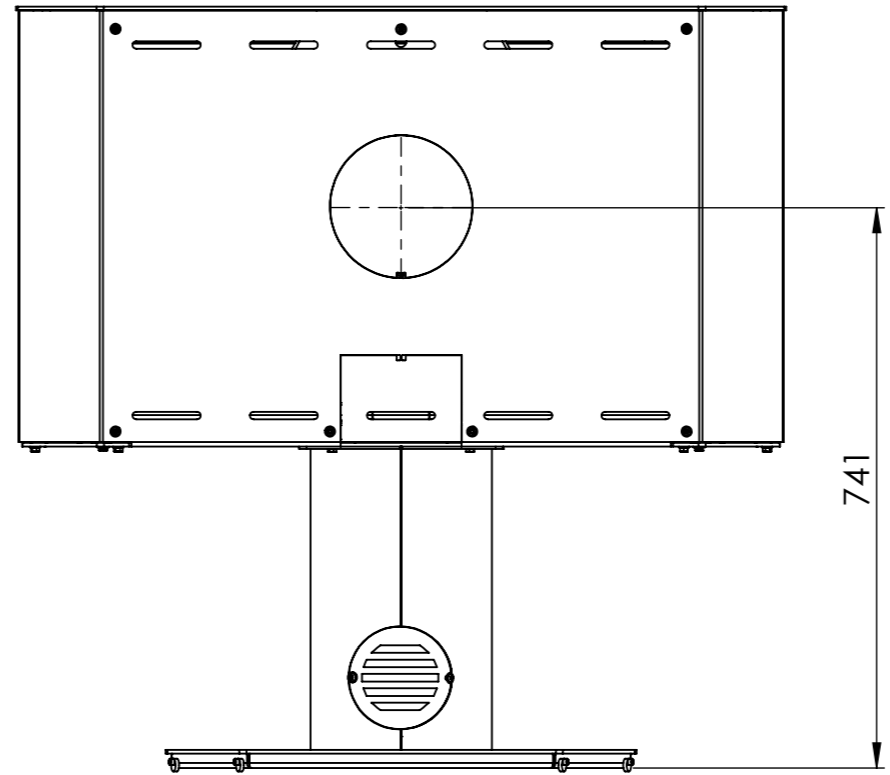

Serie	Scan-Line 100
Description	Scan-Line 100 pedestal

External fresh air from below
0032-0015

External fresh air from behind
1511-0028 (not included)