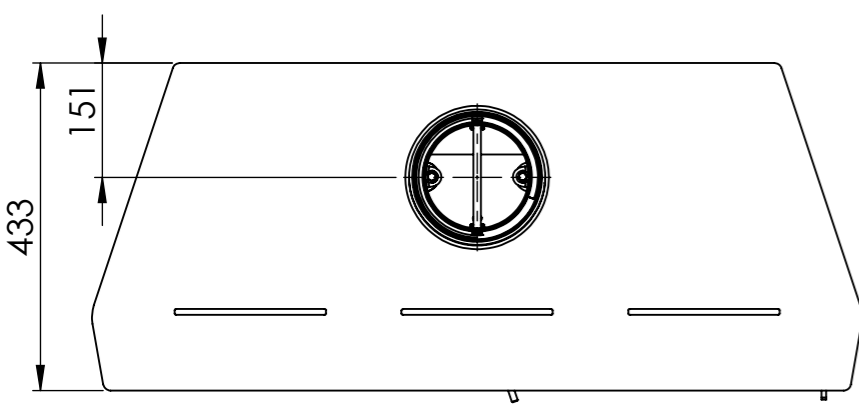

Serie	Scan-Line 100
Description	Scan-Line 100 pedestal

External fresh air from below
0032-0015

External fresh air from behind
1511-0028 (not included)